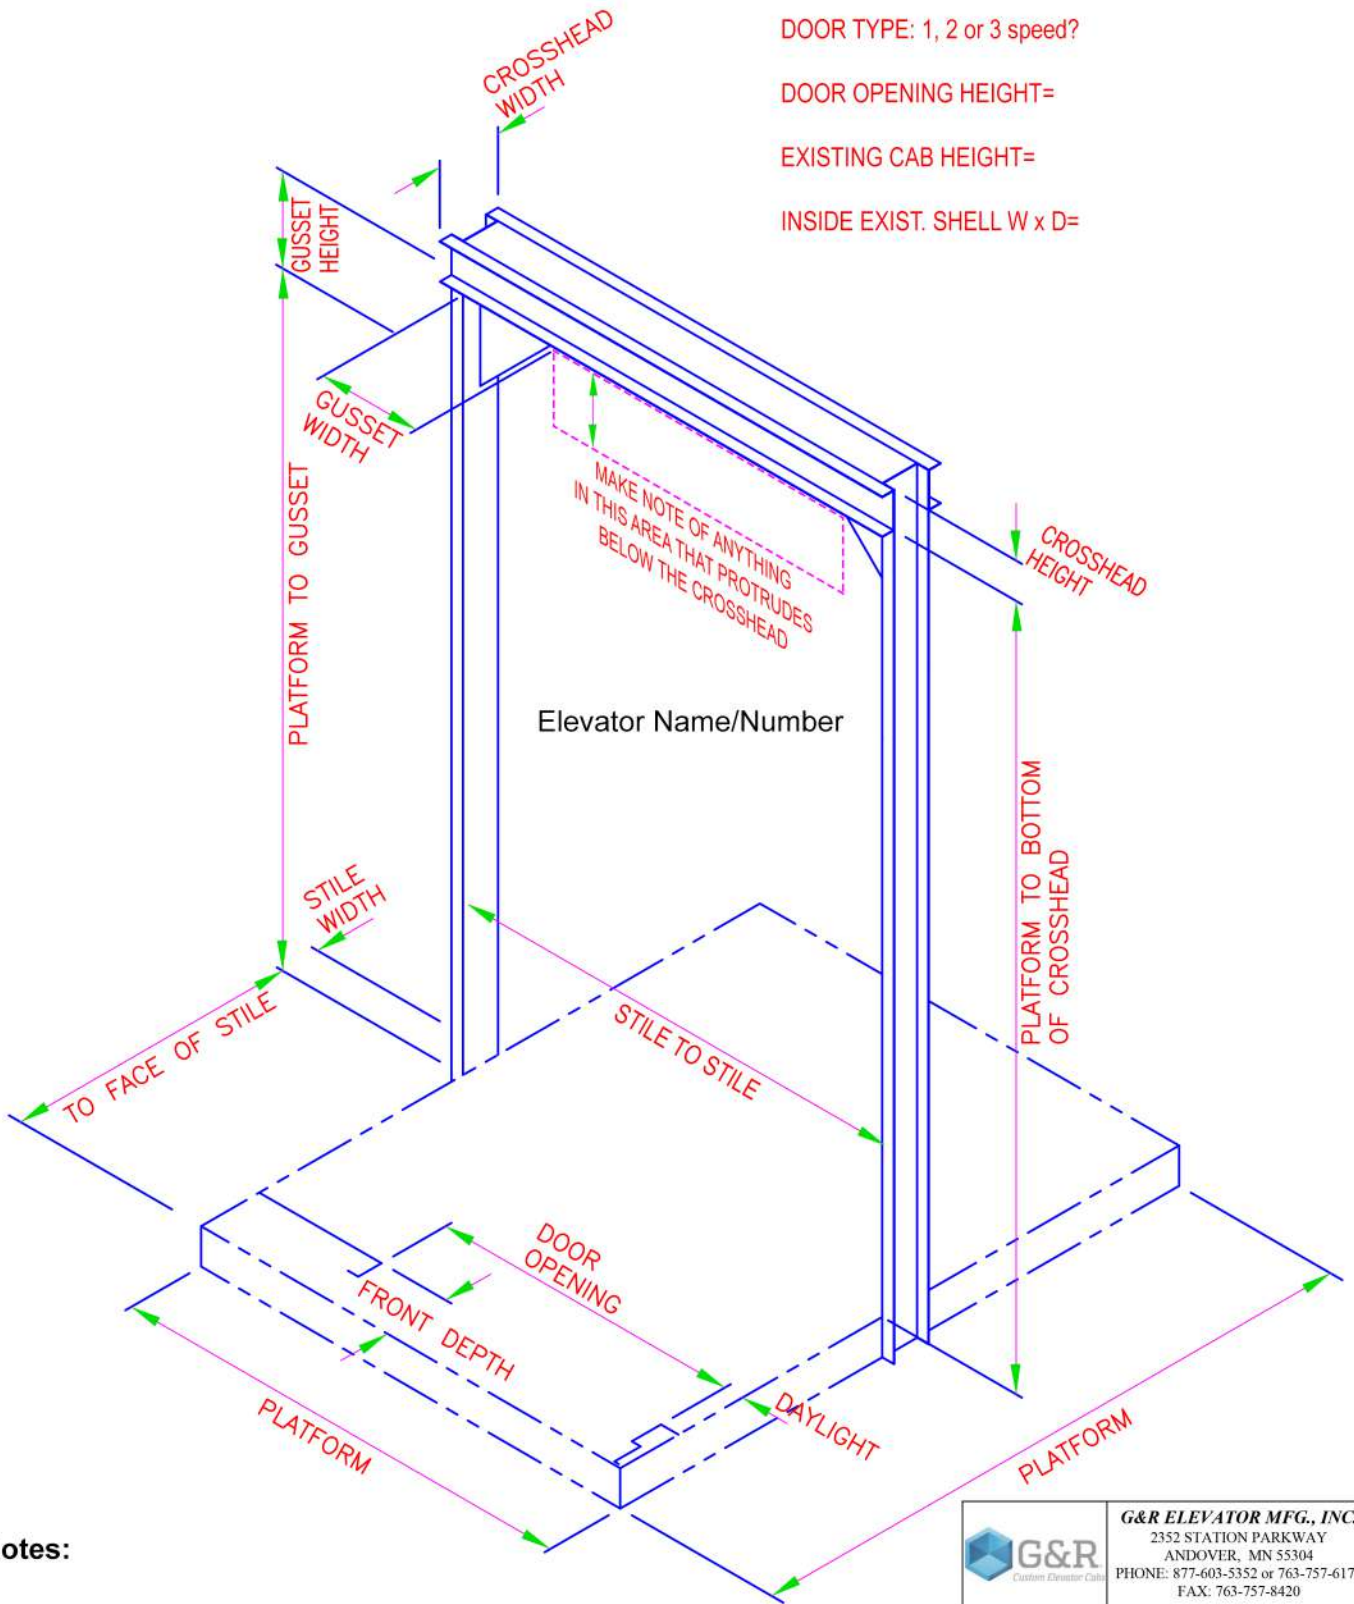

Date
Job Name
Job Address

Notes:

	G&R ELEVATOR MFG., INC. 2352 STATION PARKWAY ANDOVER, MN 55304 PHONE: 877-603-5352 or 763-757-6177 FAX: 763-757-8420
	PLATFORM SURVEY RIGHT HAND SIDE SLIDE