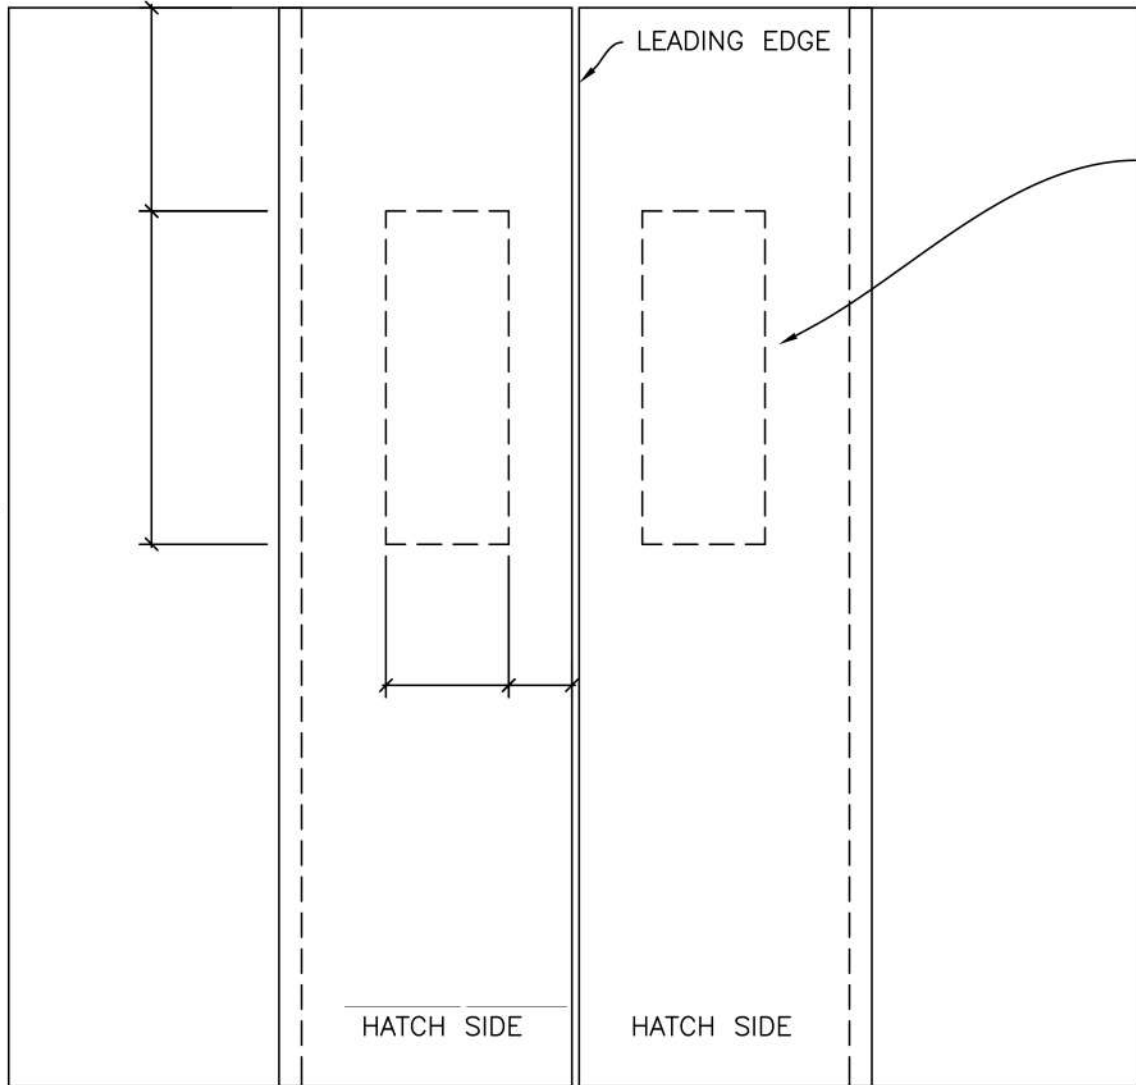

TAP SIZE?

SKETCH IN AND DIMENSION ANY TAPPED HOLES OR REINFORCING YOU REQUIRE.

ARE THERE ANY TAPPED HOLES AT TRAILING EDGE OF DOOR?

DOOR EQUIPMENT MANUFACTURER?

TEMPLATE (IF KNOWN):

DOOR THICKNESS:

DOOR WIDTH:

DOOR HEIGHT:

DATE

JOB NAME

JOB ADDRESS

ELEVATOR NAME

Notes:

	G&R ELEVATOR MFG., INC. 2352 STATION PARKWAY ANDOVER, MN 55304 PHONE: 877-603-5352 or 763-757-6177 FAX: 763-757-8420
	CAR DOORS TWO SPEED CENTER OPENING