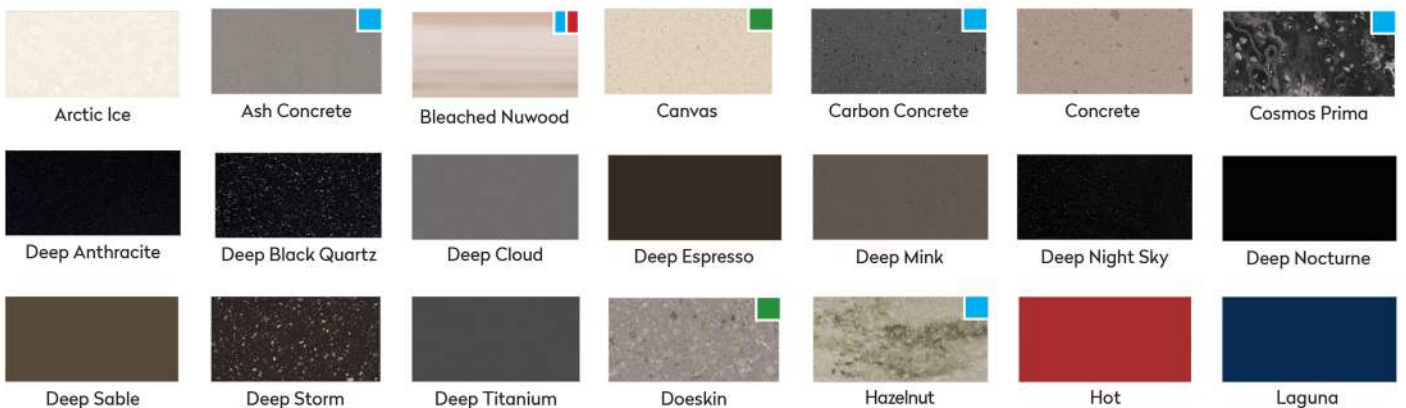

CORIAN® SOLID SURFACE

COLOR SHEET

GROUP 1

-  The Corian® Terra Collection consists of colors made with pre-consumer recycled content.
-  Corian® colors that contain direction and/or movement.
-  Corian® colors that are available in 1/4" thickness.
-  Corian® colors that are available in Wide Sheet.
-  NEW Color

GROUP 2

GROUP 3

CORIAN® SOLID SURFACE

COLOR SHEET

- The Corian® Terra Collection consists of colors made with pre-consumer recycled content.
- Corian® colors that contain direction and/or movement.
- Corian® colors that are available in 1/4" thickness.
- Corian® colors that are available in Wide Sheet.
- NEW Color

Venaro White

Verdant

Weathered Concrete

Whipped Cream

Whisper

White Jasmine

Willow

GROUP 4

Rosemary

Sagebrush

Sepia Linear

Silver Linear

Smoke Drift Prima

Sorrel

Weathered Aggregate

White Onyx