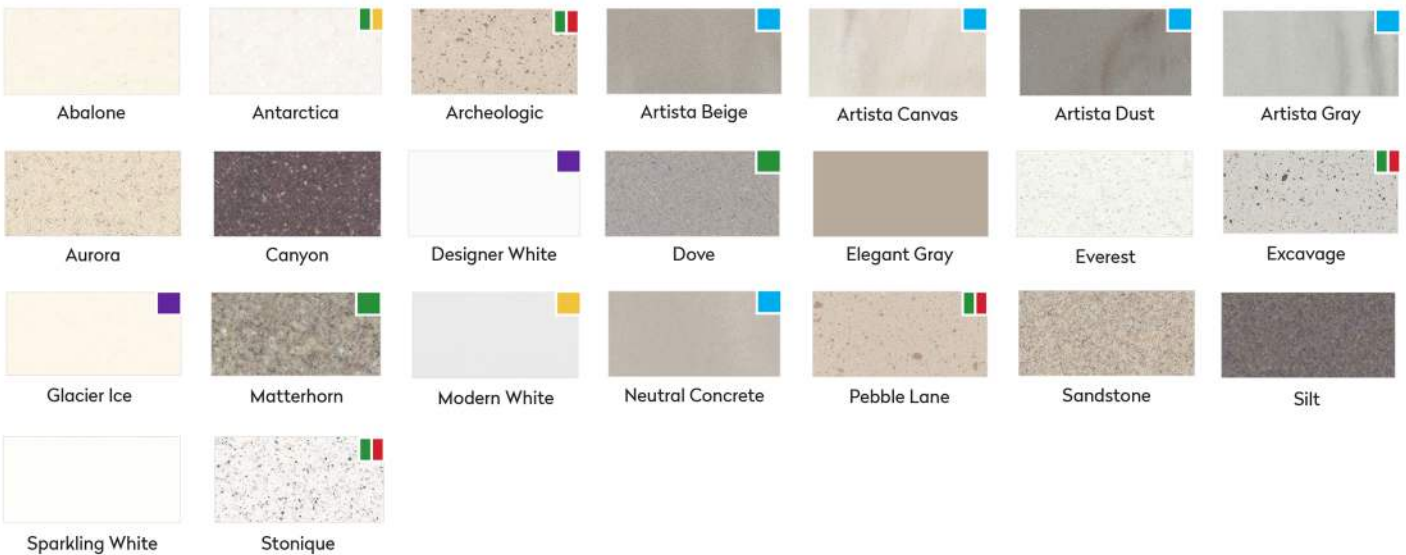

CORIAN® SOLID SURFACE

COLOR SHEET

GROUP 1

-  The Corian® Terra Collection consists of colors made with pre-consumer recycled content.
-  Corian® colors that contain direction and/or movement.
-  Corian® colors that are available in 1/4" thickness.
-  Corian® colors that are available in Wide Sheet.
-  NEW Color

GROUP 2

GROUP 3

CORIAN® SOLID SURFACE

COLOR SHEET

- The Corian® Terra Collection consists of colors made with pre-consumer recycled content.
- Corian® colors that contain direction and/or movement.
- Corian® colors that are available in 1/4" thickness.
- Corian® colors that are available in Wide Sheet.
- NEW Color

Venaro White

Verdant

Weathered Concrete

Whipped Cream

Whisper

White Jasmine

Willow

GROUP 4

Rosemary

Sagebrush

Sepia Linear

Silver Linear

Smoke Drift Prima

Sorrel

Weathered Aggregate

White Onyx